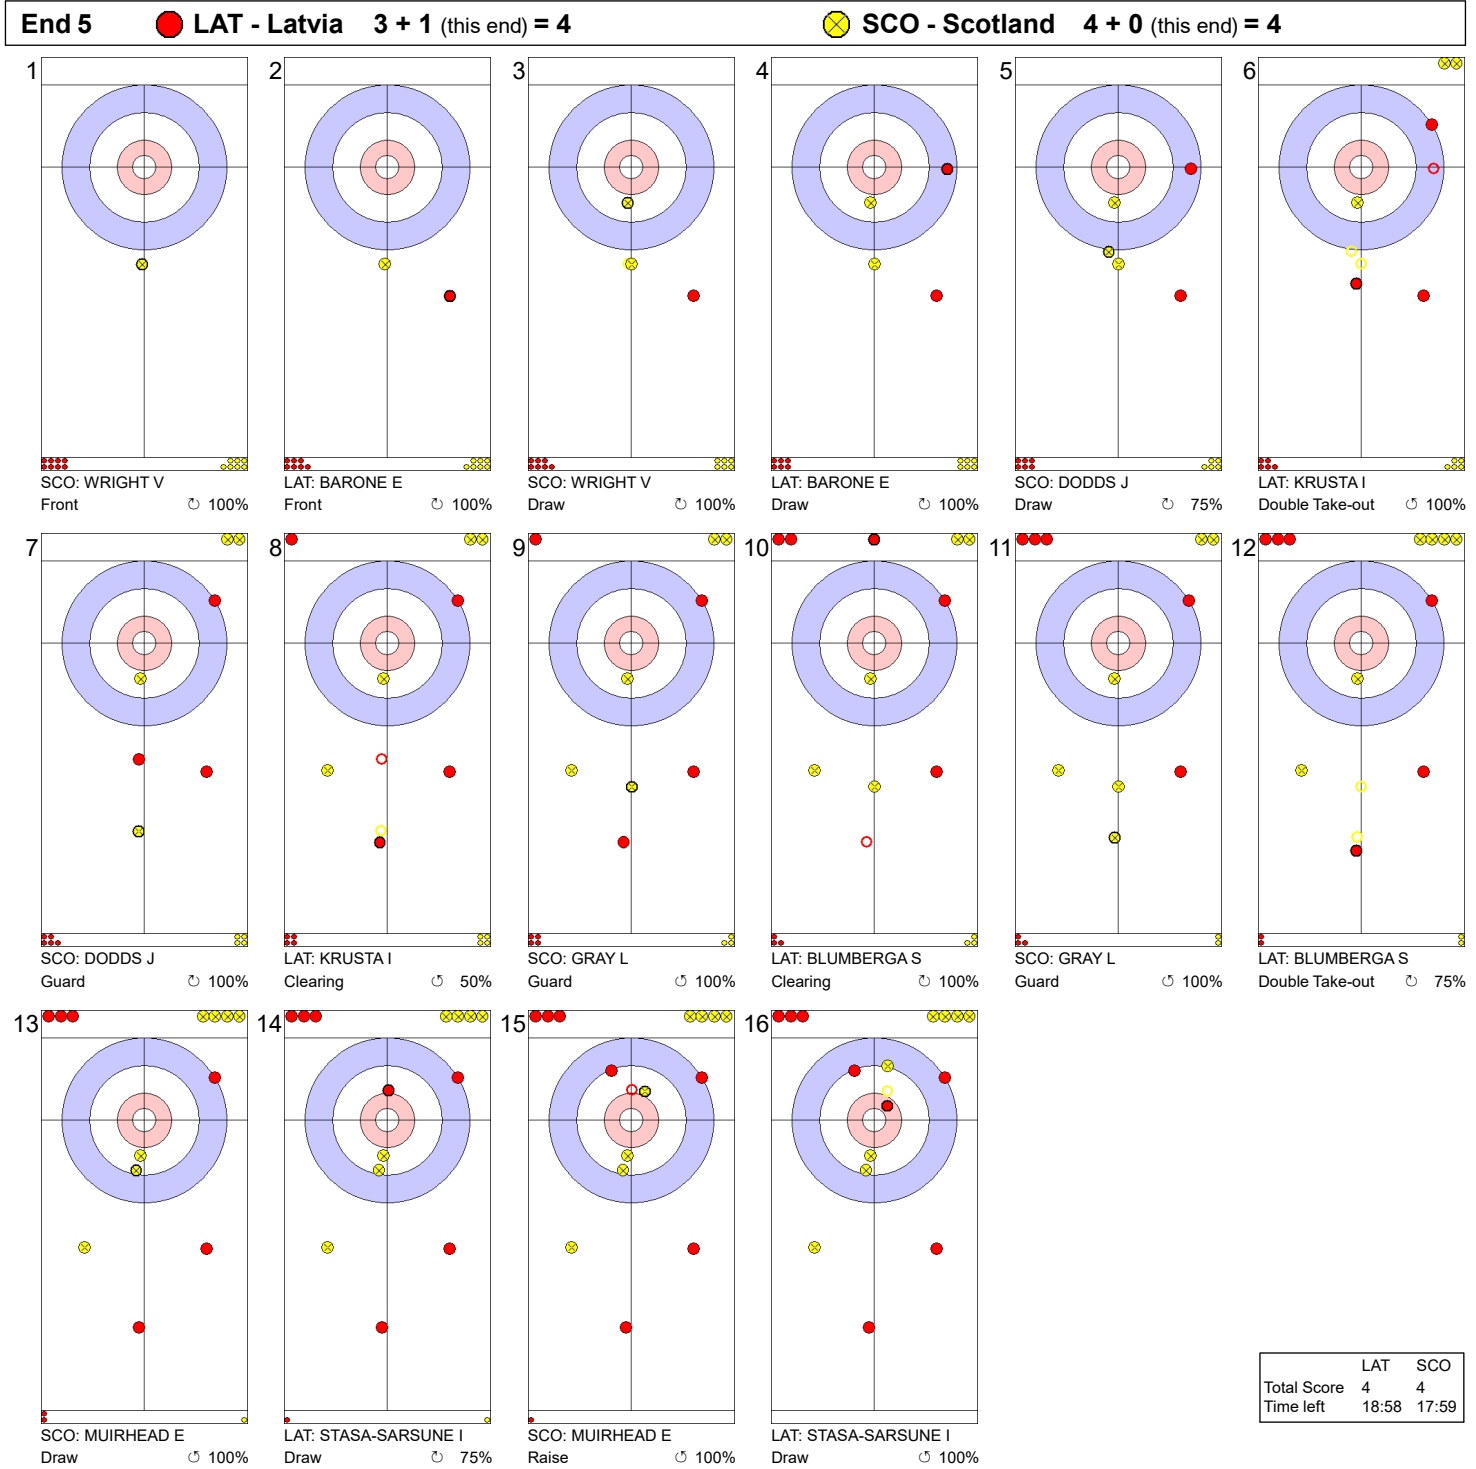

Game - Shot by Shot

Legend:
 ↻ Clockwise ↺ Counter-clockwise - Not considered

Game - Shot by Shot

	LAT	SCO
Total Score	2	1
Time left	31:05	30:08

Legend:
 Clockwise
 Counter-clockwise
 - Not considered

Game - Shot by Shot

End 3 ● **LAT - Latvia** 2 + 1 (this end) = 3 ● **SCO - Scotland** 1 + 0 (this end) = 1

Legend:
 ↻ Clockwise ↺ Counter-clockwise - Not considered

Game - Shot by Shot

Legend:
 ↻ Clockwise ↺ Counter-clockwise - Not considered

Game - Shot by Shot

Legend:
 Clockwise Counter-clockwise - Not considered

Game - Shot by Shot

Legend:
 ↻ Clockwise ↺ Counter-clockwise - Not considered

Game - Shot by Shot

End 7 **LAT - Latvia** 4 + 0 (this end) = 4 **SCO - Scotland** 8 + 2 (this end) = 10

	LAT	SCO
Total Score	4	10
Time left	11:44	11:12

Legend:
 Clockwise Counter-clockwise - Not considered