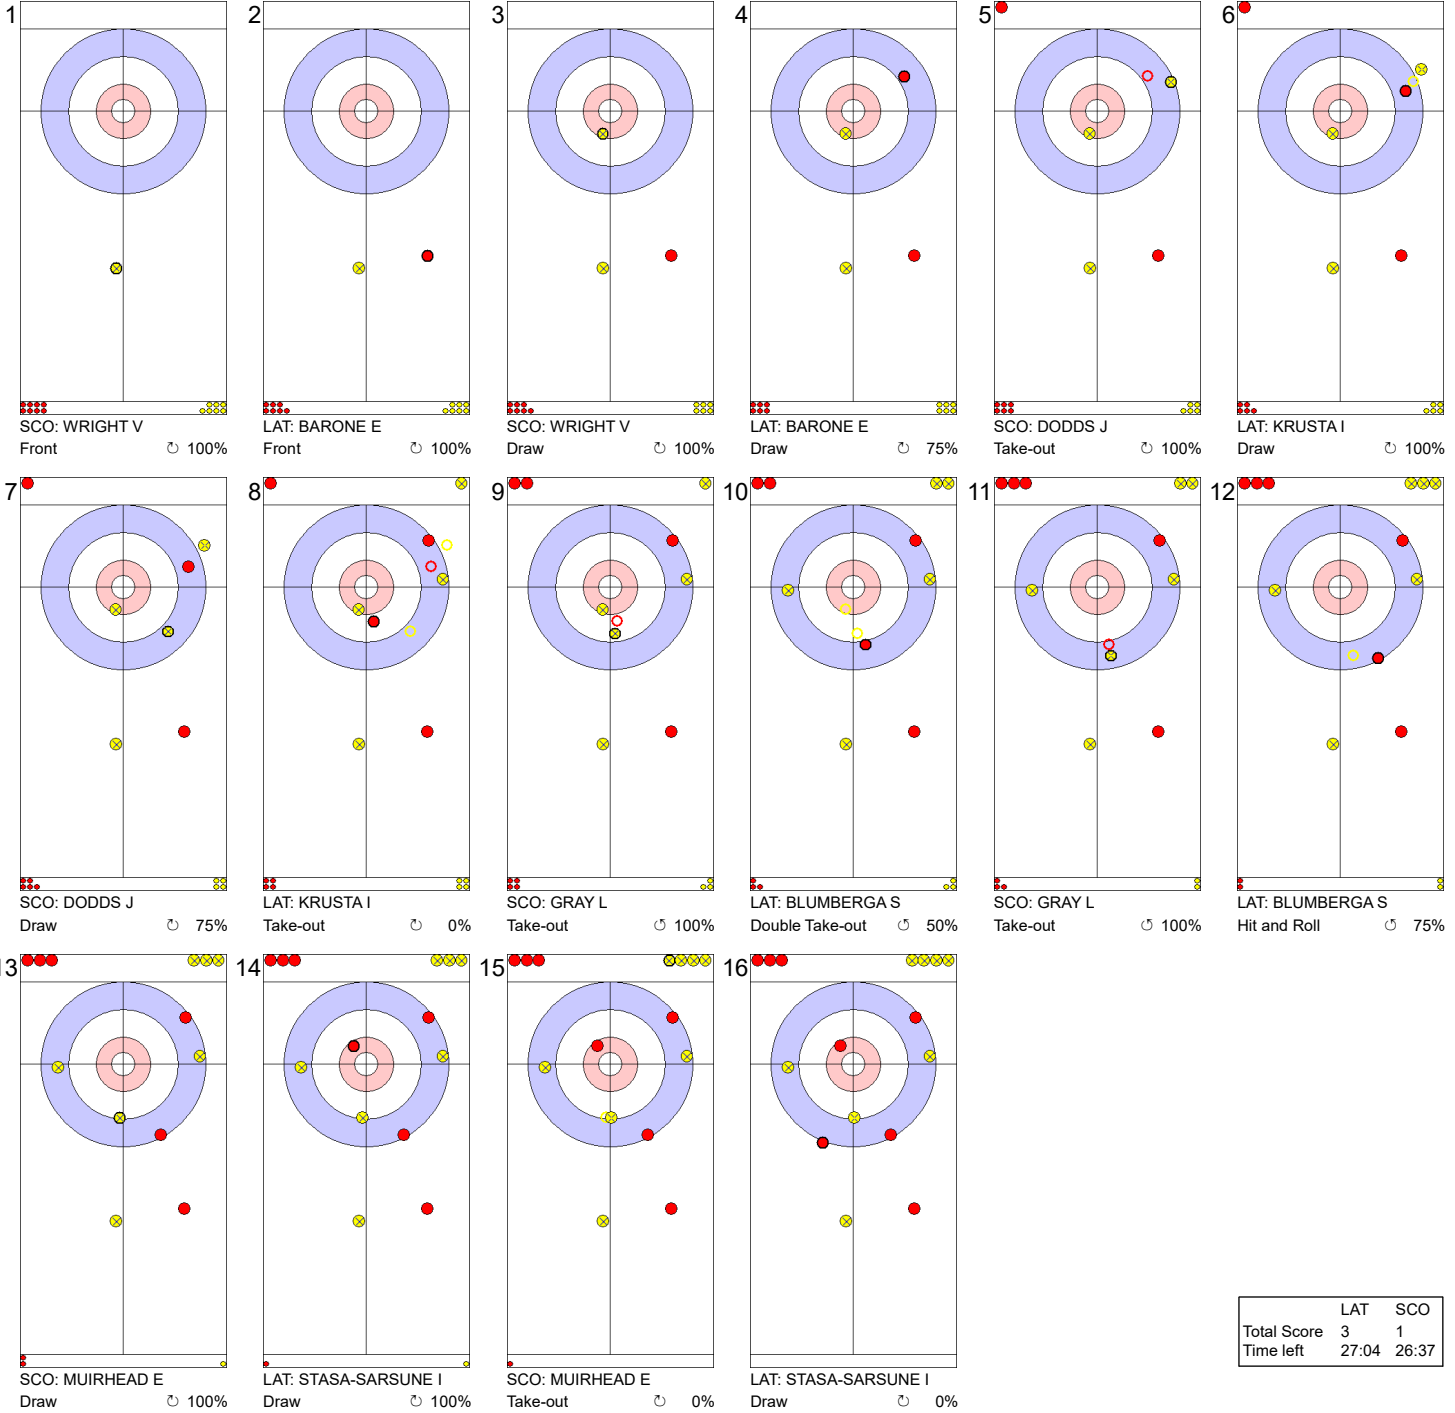

Game - Shot by Shot

Legend:
 ↻ Clockwise ↺ Counter-clockwise - Not considered

Game - Shot by Shot

	LAT	SCO
Total Score	2	1
Time left	31:05	30:08

Legend:
 Clockwise
 Counter-clockwise
 - Not considered

Game - Shot by Shot

End 3 ● **LAT - Latvia** 2 + 1 (this end) = 3 ● **SCO - Scotland** 1 + 0 (this end) = 1

Legend:
 ↻ Clockwise ↺ Counter-clockwise - Not considered

Game - Shot by Shot

Legend:
 ↻ Clockwise ↺ Counter-clockwise - Not considered

Game - Shot by Shot

Legend:
 Clockwise Counter-clockwise - Not considered

Game - Shot by Shot

Legend:
 ↻ Clockwise ↺ Counter-clockwise - Not considered

Game - Shot by Shot

End 7 **LAT - Latvia** 4 + 0 (this end) = 4 **SCO - Scotland** 8 + 2 (this end) = 10

	LAT	SCO
Total Score	4	10
Time left	11:44	11:12

Legend:
 Clockwise Counter-clockwise - Not considered